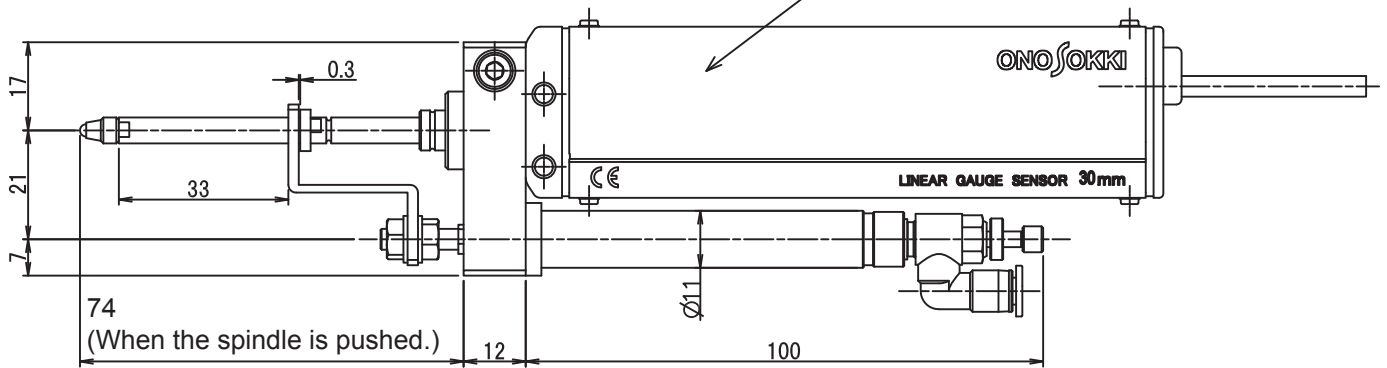

The gauge sensor is sold separately.

**AA-6103**  
 ONO SOKKI