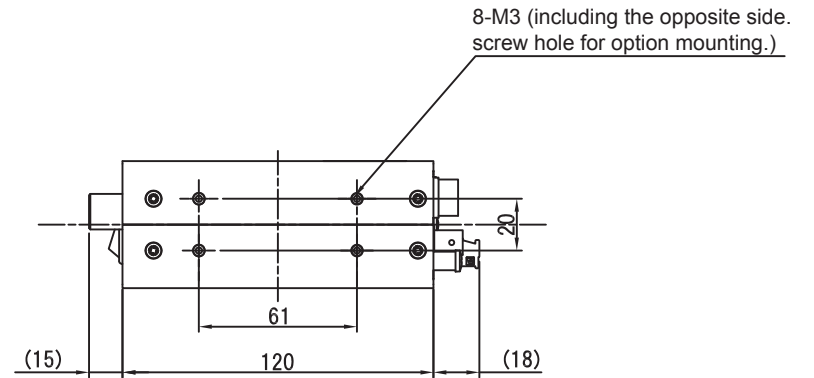

FRONT VIEW

REAR VIEW

Recommended panel dimensions when panel mounting fixtures (option) are used.

Weight: approx. 0.7 kg