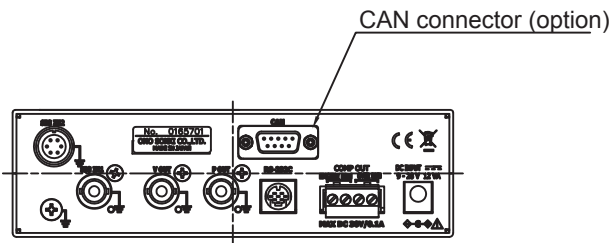

FRONT VIEW

REAR VIEW

Recommended panel dimensions when panel mounting fixtures (option) are used.

Weight: approx. 0.7 kg