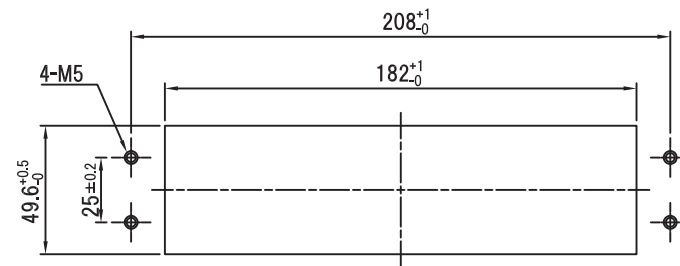

FRONT VIEW

REAR VIEW

Recommended panel dimensions when panel mounting fixtures (option) are used.

Weight: approx. 0.7 kg